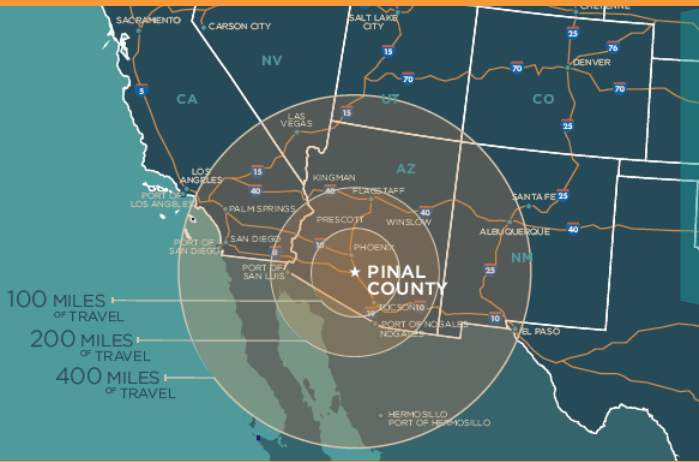

# PROXIMITY

**PINAL COUNTY IS WITHIN A ONE-DAY TRUCK HAUL OF MANY MAJOR MARKETS**

# QUICK FACTS

**Population: 483,944**  
**Workforce: 222,690**  
**Unemployment Rate: 4.1%**  
**High School Graduate or Higher: 89.1%**

Source: [www.pinal.gov/ED](http://www.pinal.gov/ED)

# WORKFORCE

Pinal County offers an extraordinary wealth of training and educational resources for companies across the economic spectrum. An example is **Drive48**, a state-of-the-art training facility that is a partnership with the State of Arizona, Pinal County, the City of Casa Grande and Central Arizona College.

# DRIVING DISTANCE TO MAJOR MARKETS

<u>City</u>	<u>Distance</u>
Nogales, MX	133 Miles
Las Vegas, NV	356 Miles
San Diego, CA	369 Miles
El Paso, TX	383 Miles
Albuquerque, NM	395 Miles
Los Angeles, CA	427 Miles